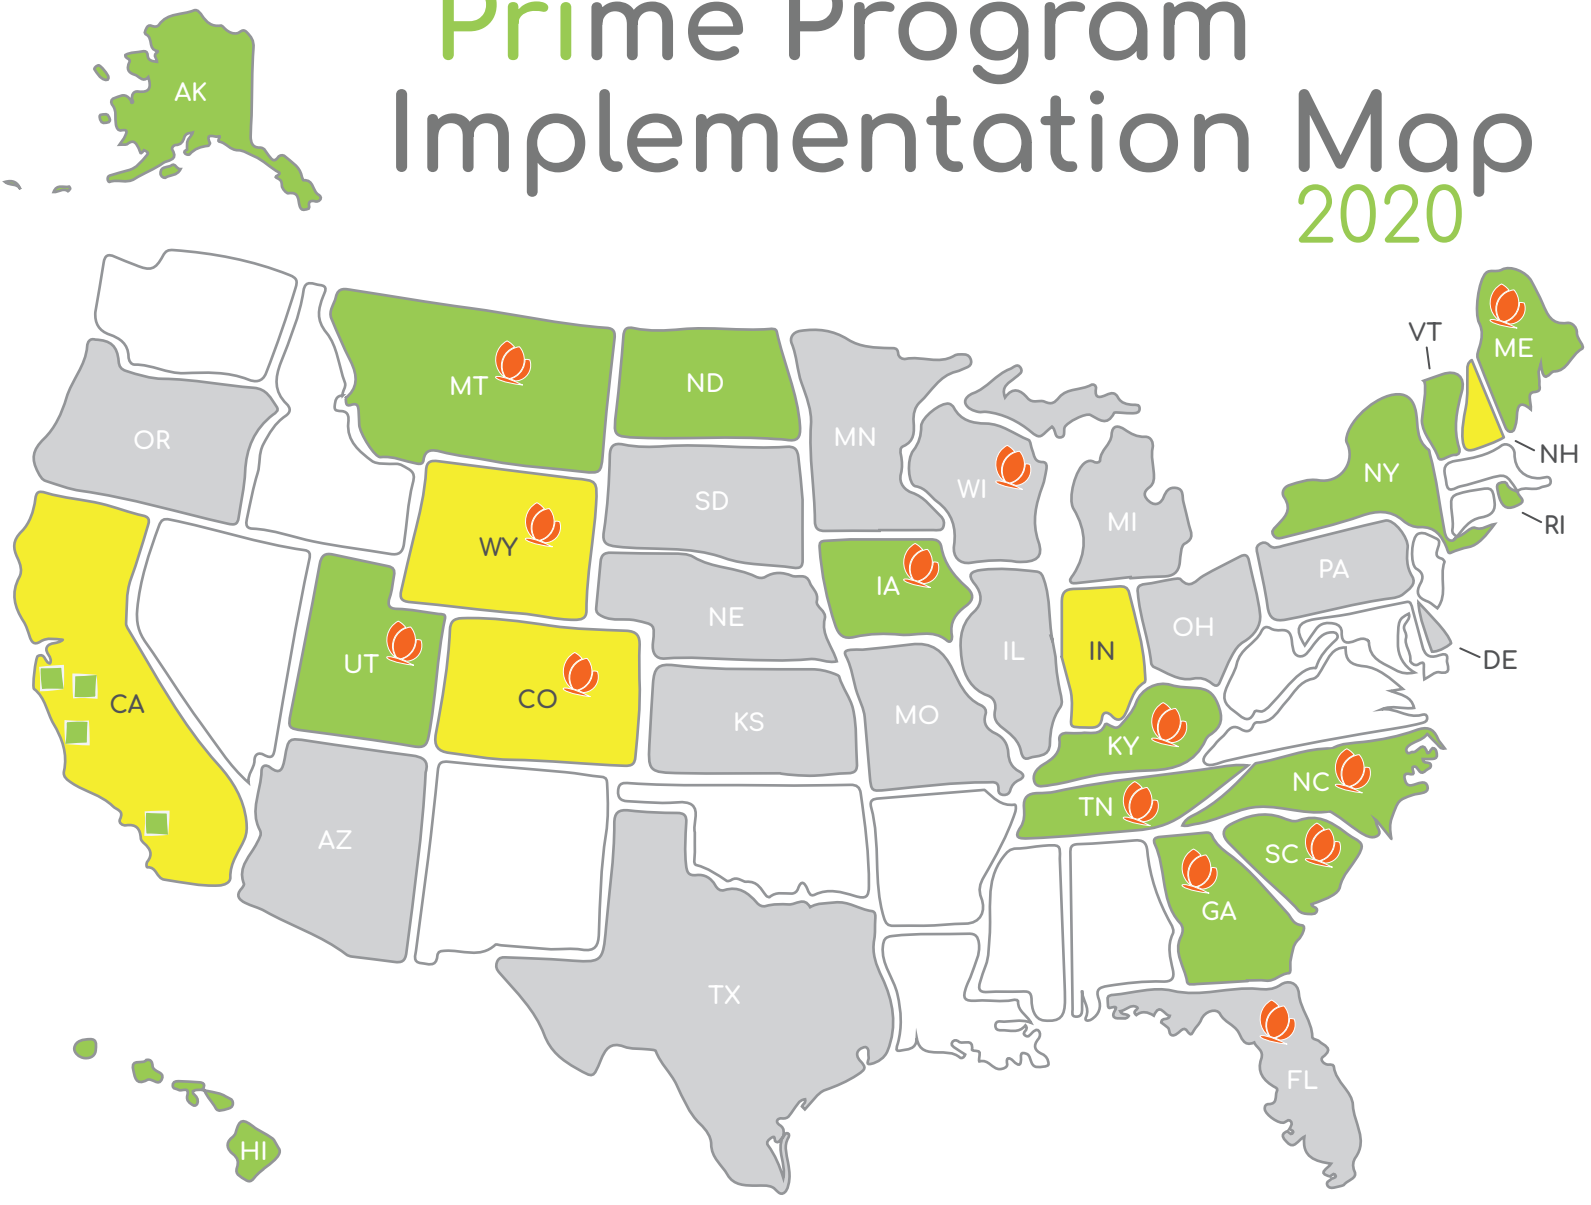

Prime Program Implementation Map 2020

prime for life 

Sole Program
 Approved Program
 Active Instructors
  Uses prime solutions.

Sole Program Provider For:

US Army US Navy
US Coast Guard US Marine Corps

Alaska Youth

Driving Under the Influence Programs in:
Merced County, San Luis Obispo County,
Santa Cruz County & Ventura County,
California

Impaired Driving Programs in: Georgia,
Hawaii, Iowa, Kentucky, Maine, Montana,
New York, North Dakota, Rhode Island,
South Carolina, Tennessee, Utah &
Vermont

North Carolina ADETS Program

Approved For:

Colorado DUI/DWAI Program
Impaired Driving Programs in:
Indiana & New Hampshire
Kentucky Department of Juvenile
Justice

Wyoming Impaired Driving &
Minors in Possession Programs

growth happens here™

Additionally Used By:

College Campuses & Greek
Organizations
Court Diversion Programs
Departments of Corrections
Drug & Alcohol Treatment
Organizations
Employee Assistance Programs
Institutions of Worship
Instructors in Ireland & Sweden
Native American Tribal
Organizations
School Student Assistance
Programs