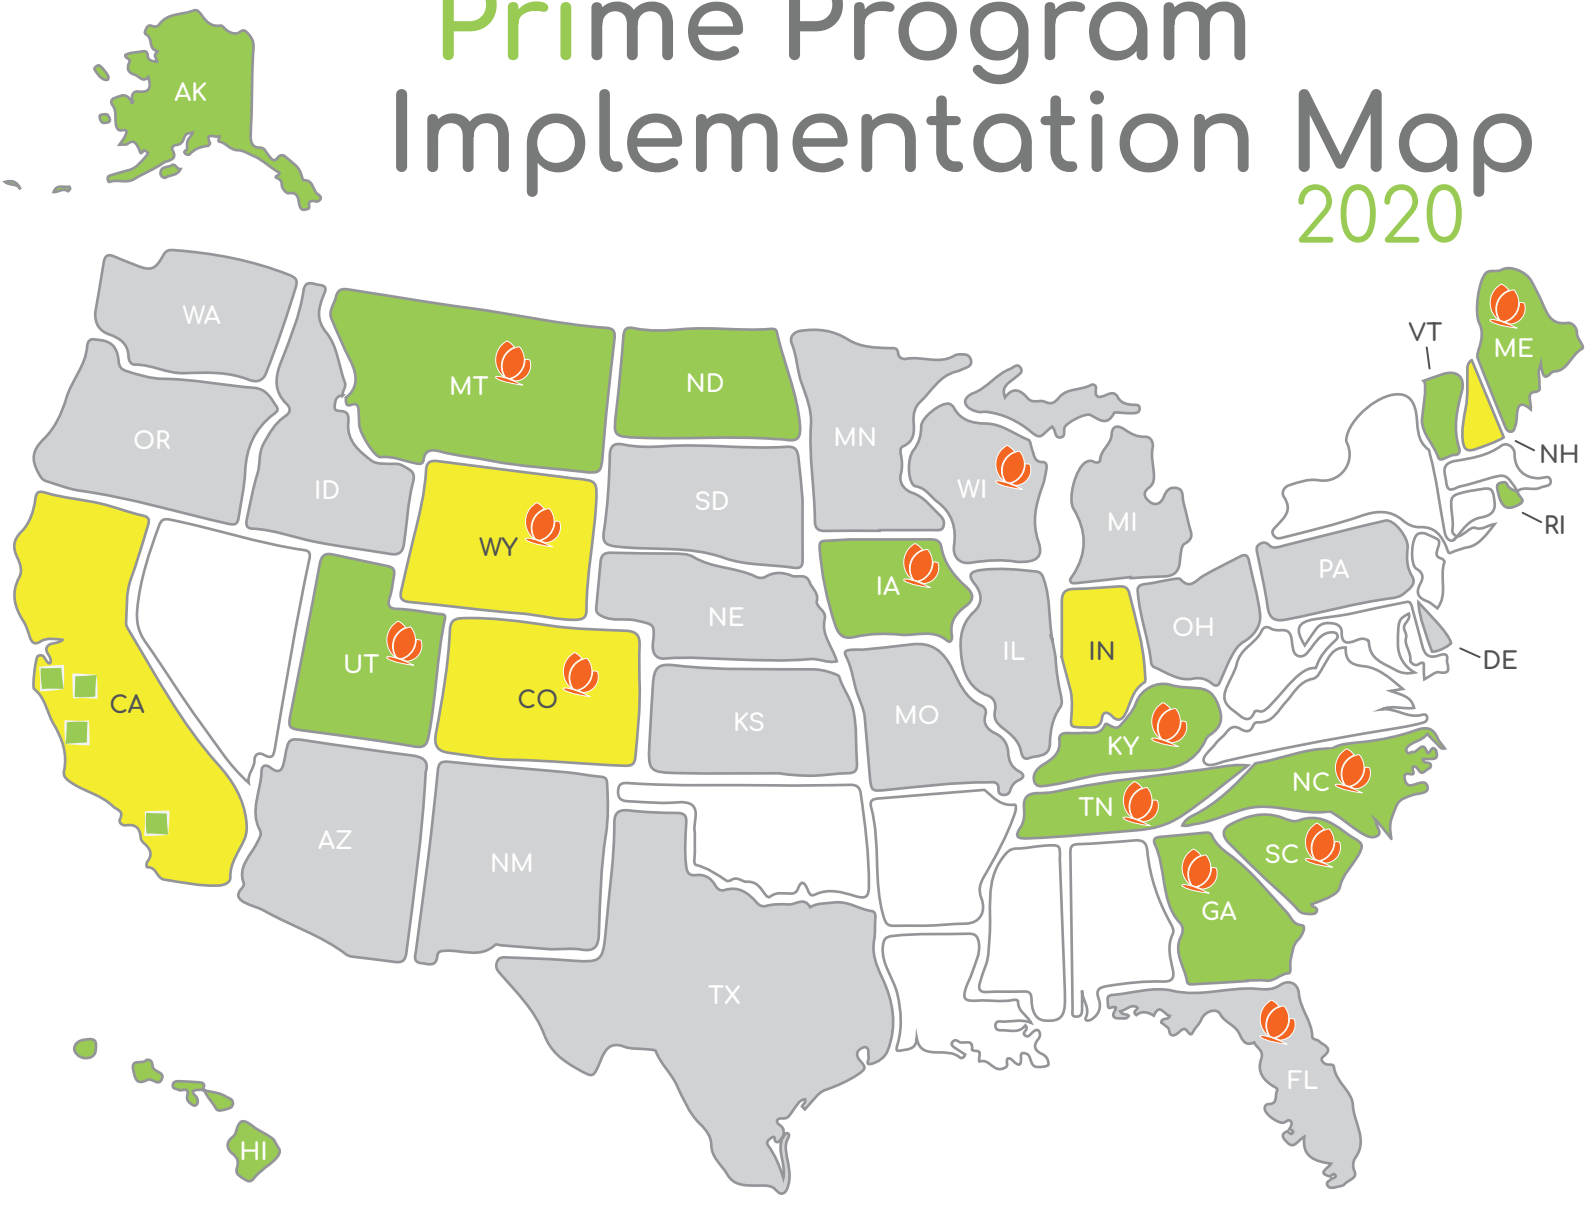

Prime Program Implementation Map 2020

- Sole Program
- Approved Program
- Active Instructors
- 🌸 Uses prime solutions[®]

Sole Program Provider For:

US Army US Navy
US Coast Guard US Marine Corps

Alaska Youth

Driving Under the Influence Programs in:
Merced County, San Luis Obispo County,
Santa Cruz County & Ventura County,
California

Impaired Driving Programs in: Georgia,
Hawaii, Iowa, Kentucky, Maine, Montana,
North Dakota, Rhode Island, South
Carolina, Tennessee, Utah & Vermont
North Carolina ADETS Program

Approved For:

Colorado DUI/DWAI Program
Impaired Driving Programs in:
Indiana & New Hampshire
Kentucky Department of Juvenile
Justice

Wyoming Impaired Driving &
Minors in Possession Programs

growth happens here™