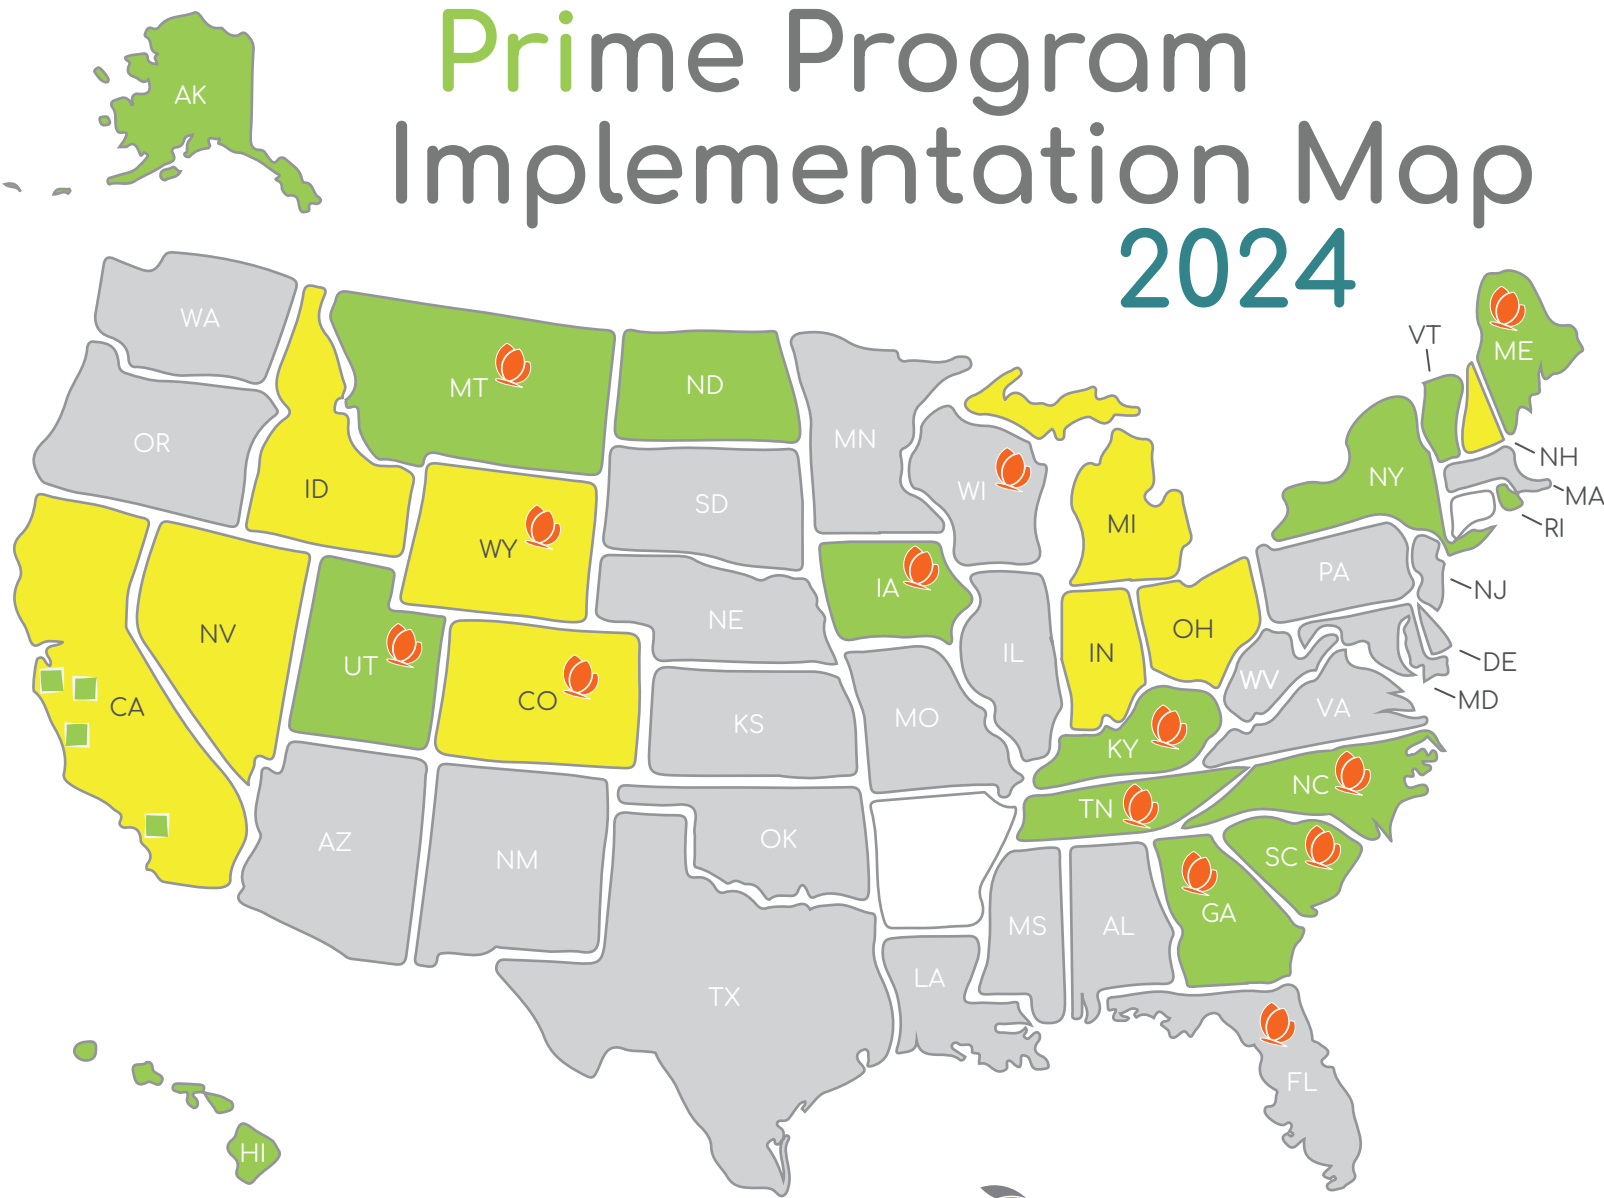

Prime Program Implementation Map 2024

■ Sole Program
 ■ Approved Program
 ■ Active Instructors
 Uses prime solutions.

Sole Program Provider For:

US Army US Navy
 US Coast Guard US Marine Corps
 US Customs & Border Protection

Alaska ADIS

Driving Under the Influence Programs in:
 Merced County, San Luis Obispo County,
 Santa Cruz County & Ventura County,
 California

Impaired Driving Programs in: Georgia, Hawaii,
 Iowa, Kentucky, Maine, Montana, New York,
 North Dakota, Rhode Island, South Carolina,
 Tennessee, Utah & Vermont
 North Carolina ADETS Program

Approved For:

Colorado DUI/DWAI Program
 Impaired Driving Programs in: Idaho,
 Indiana, Michigan, New Hampshire,
 Nevada, & Ohio
 Kentucky Department of Juvenile
 Justice
 US National Guard
 Wyoming Impaired Driving & Minors in
 Possession Programs